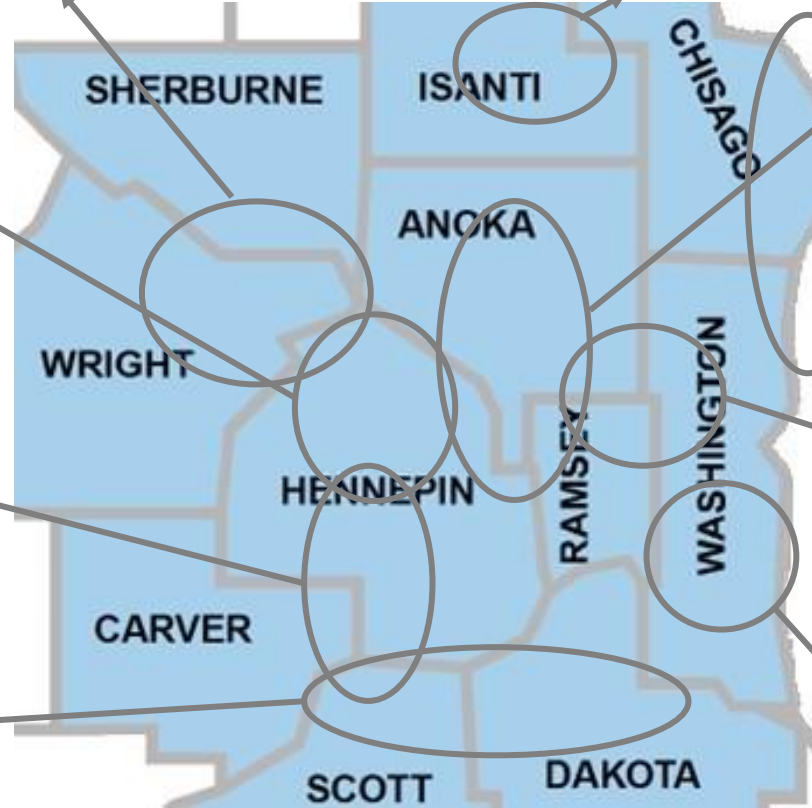

Widow Connect Groups

St Cloud Area
**** Sauk Rapids & Rice ****
Audrey Twit

North Metro #1
**** Big Lake Area ****
Krista Smith-Larson

North Metro #2
**** Cambridge Area ****
Phyllis Van Rossum

North Central Metro
**** Blaine Area ****
Kathy Scheffler

NW IA
**** Logan Area ****
Chrystal Rico

North West Metro
**** Maple Grove Area ****
LuAnn Graber

St Croix Valley
**** Osceola WI ****
Pat Kytola

Arizona
**** Mesa Area ****
Kathi Mullikin

West Metro
**** Minnetonka Area ****
Susan Spaulding

North East Metro
*** White Bear Lake Area ***
Judy Kline

South Metro
**** Apple Valley Area ****
Mary Niemeyer

East Metro
**** Woodbury Area ****
Charlotte Nisleit

Young Widows **
Entire Metro Area **
OPEN